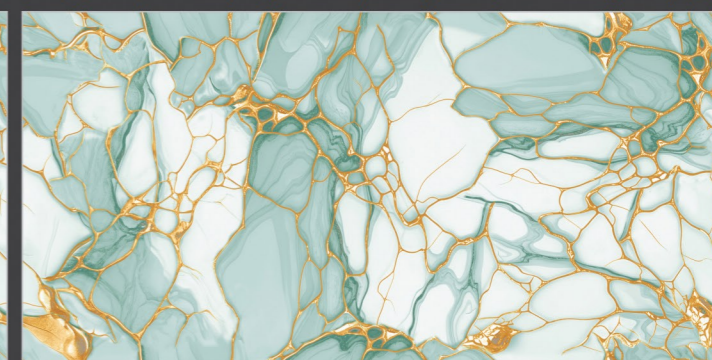

**LEGENT
MIST GOLD**

DYNAMIC
GOLDEN COLL-
ECTION

I N F I N I T Y

Size :
600x1200mm

Finish :
Carving

Thickness :
09 mm

Random :
04

Water
Absorption

High
Strength

Maintenance
Free

Chemical
Resistance

Abrasion
Resistance