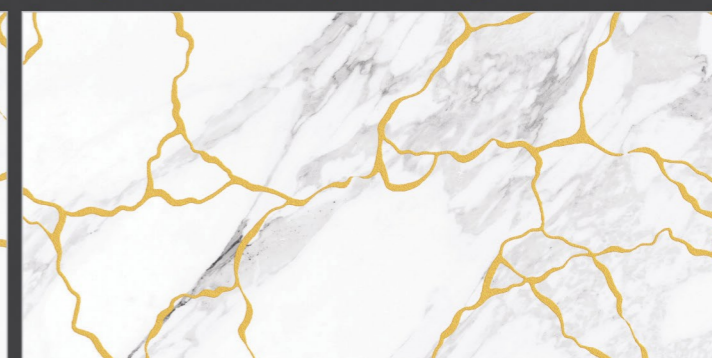

Finish :
Carving

Thickness :
09 mm

Random :
04

Water
Absorption

High
Strength

Maintenance
Free

Chemical
Resistance

Abrasion
Resistance