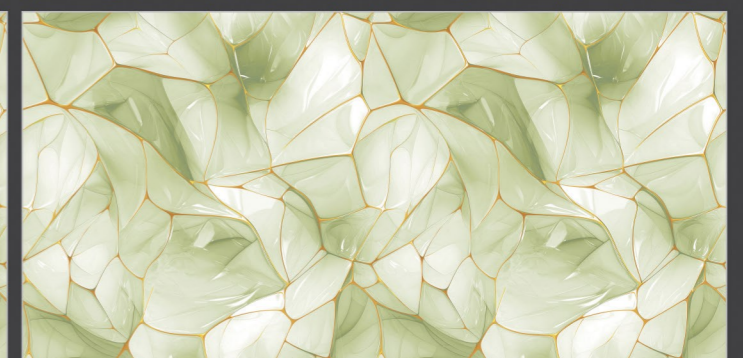

**DIMOND
GREEN GOLD**

DYNAMIC
GOLDEN COLL-
ECTION

I N F I N I T Y

Size :
600x1200mm

Finish :
Carving

Thickness :
09 mm

Random :
01

Water
Absorption

High
Strenght

Maintenance
Free

Chemical
Resistance

Abrasion
Resistance