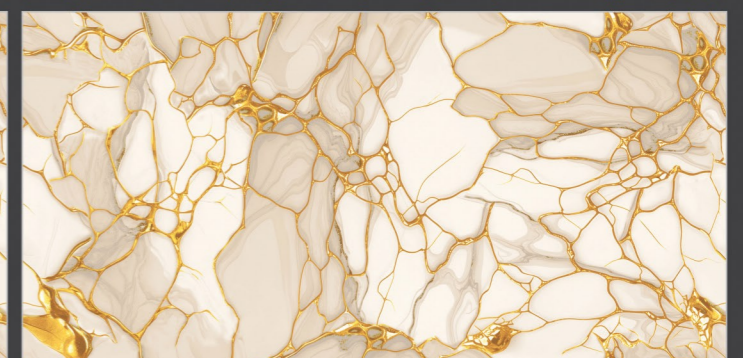

Finish :
Carving

Thickness :
09 mm

Random :
04

Water
Absorption

High
Strength

Maintenance
Free

Chemical
Resistance

Abrasion
Resistance