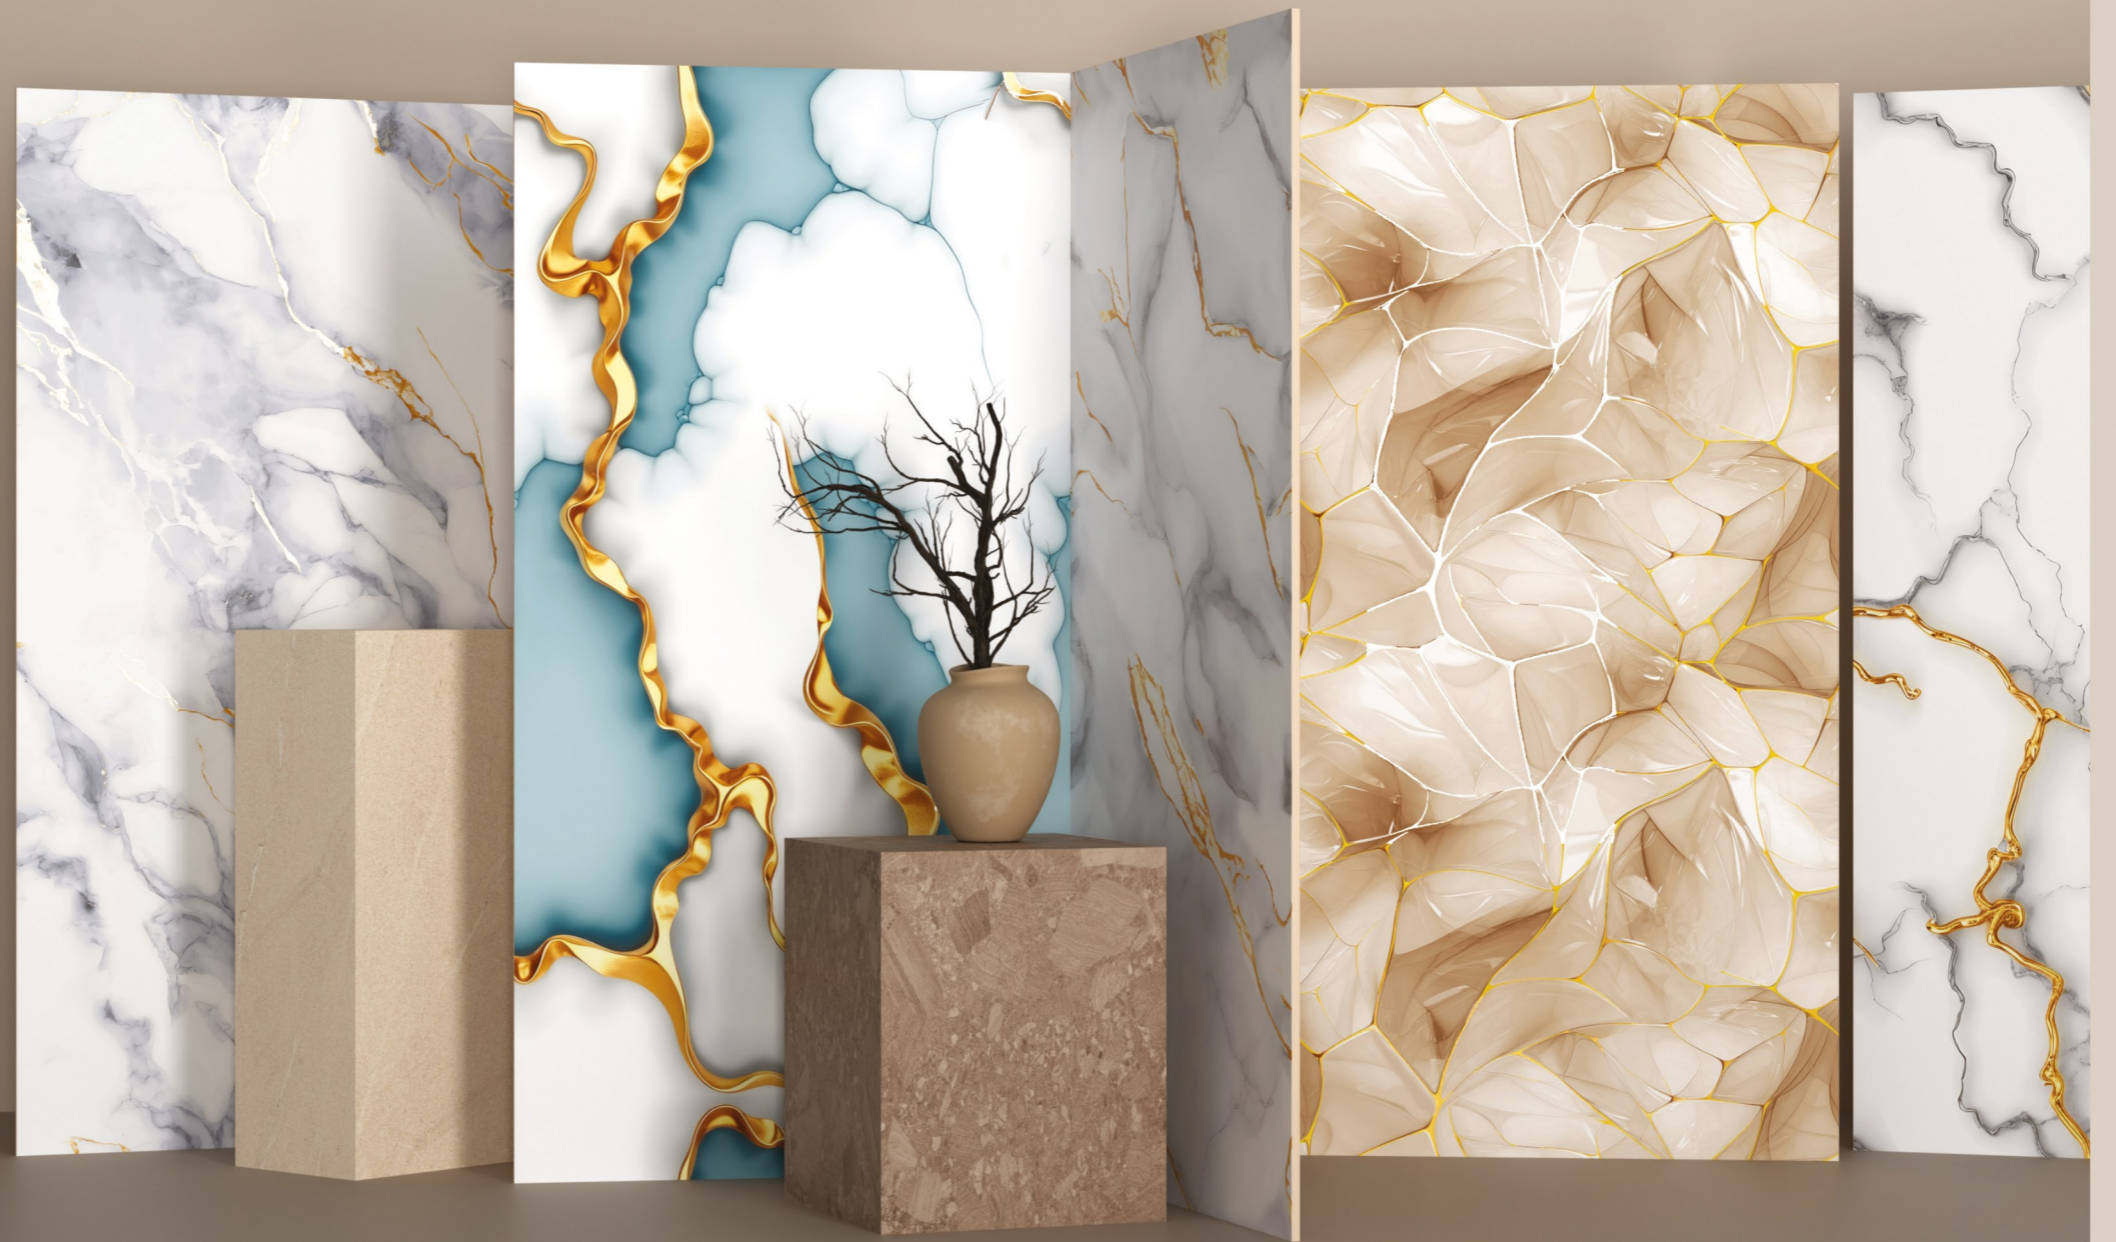

600x1200mm | Dynamic Golden Endless

DYNAMIC
GOLDEN COLL-
ECTION

DAZZLING AND VIBRANT

Shaped with top quality glaze

Our tile collection brings together beautiful carving finishes and a wide range of designs that feel timeless. Every tile shines with top-quality glaze, crafted to turn ordinary walls into something you will love to look at every day.