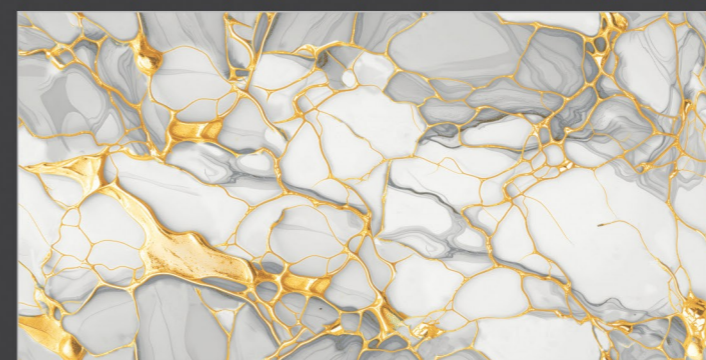

DYNAMIC
GOLDEN COLL-
ECTION

I N F I N I T Y

Size :
600x1200mm

Finish :
Carving

Thickness :
09 mm

Random :
04

Water
Absorption

High
Strength

Maintenance
Free

Chemical
Resistance

Abrasion
Resistance