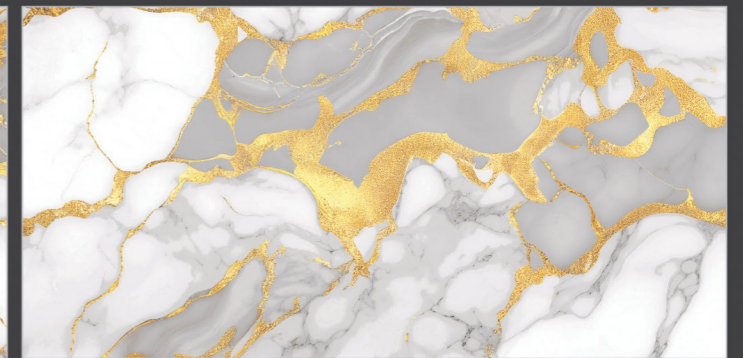

Chemical
Resistance

Abrasion
Resistance

**CHARLE
AQUA GOLD**

DYNAMIC
GOLDEN COLL-
ECTION

I N F I N I T Y

Size :
600x1200mm

Finish :
Carving

Thickness :
09 mm