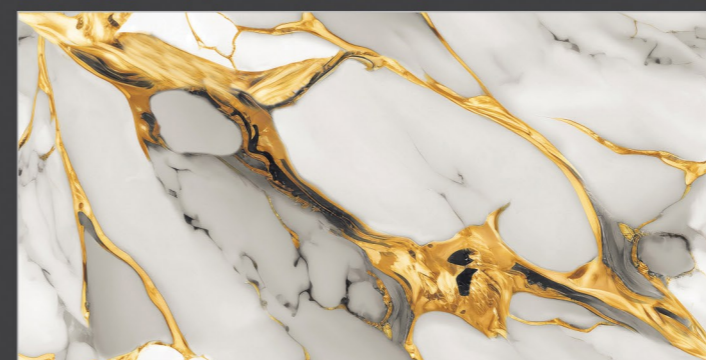

Finish :
Carving

Thickness :
09 mm

Random :
04

Water
Absorption

High
Strength

Maintenance
Free

Chemical
Resistance

Abrasion
Resistance