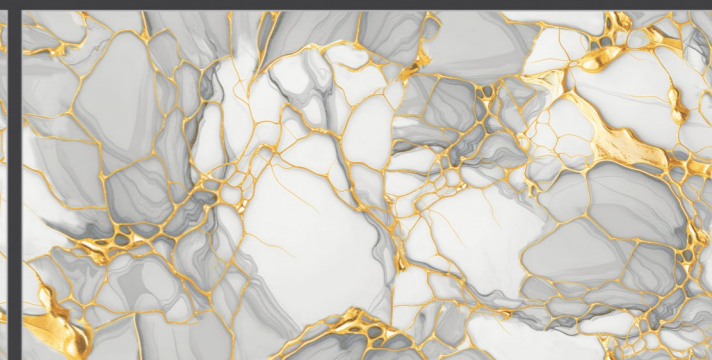

DYNAMIC
GOLDEN COLL-
ECTION

I N F I N I T Y

Size :
600x1200mm

Finish :
Carving

Thickness :
09 mm

Random :
04

Water
Absorption

High
Strength

Maintenance
Free

Chemical
Resistance

Abrasion
Resistance