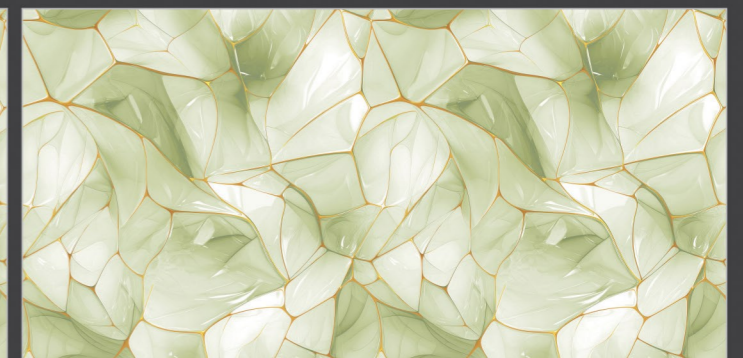

**DIMOND
GREEN GOLD**

DYNAMIC
GOLDEN COLL-
ECTION

I N F I N I T Y

Size :
600x1200mm

Finish :
Carving

Thickness :
09 mm

Random :
01

Water
Absorption

High
Strenght

Maintenance
Free

Chemical
Resistance

Abrasion
Resistance