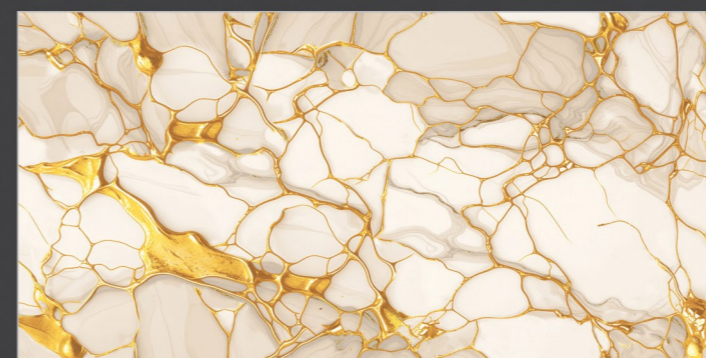

Finish :
Carving

Thickness :
09 mm

Random :
04

Water
Absorption

High
Strength

Maintenance
Free

Chemical
Resistance

Abrasion
Resistance