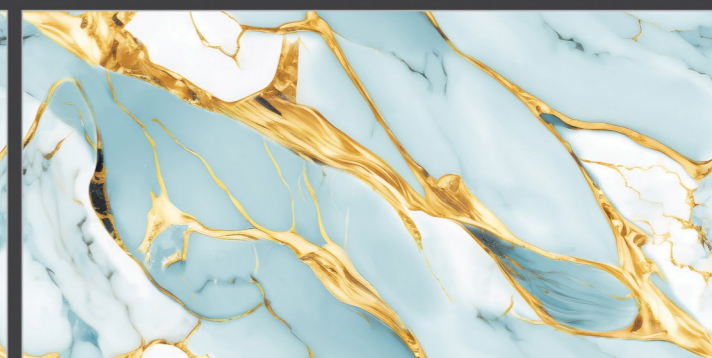

PEARL
AQUA GOLD

DYNAMIC
GOLDEN COLL-
ECTION

I N F I N I T Y

Size :
600x1200mm

Finish :
Carving

Thickness :
09 mm

Random :
04

Water
Absorption

High
Strength

Maintenance
Free

Chemical
Resistance

Abrasion
Resistance