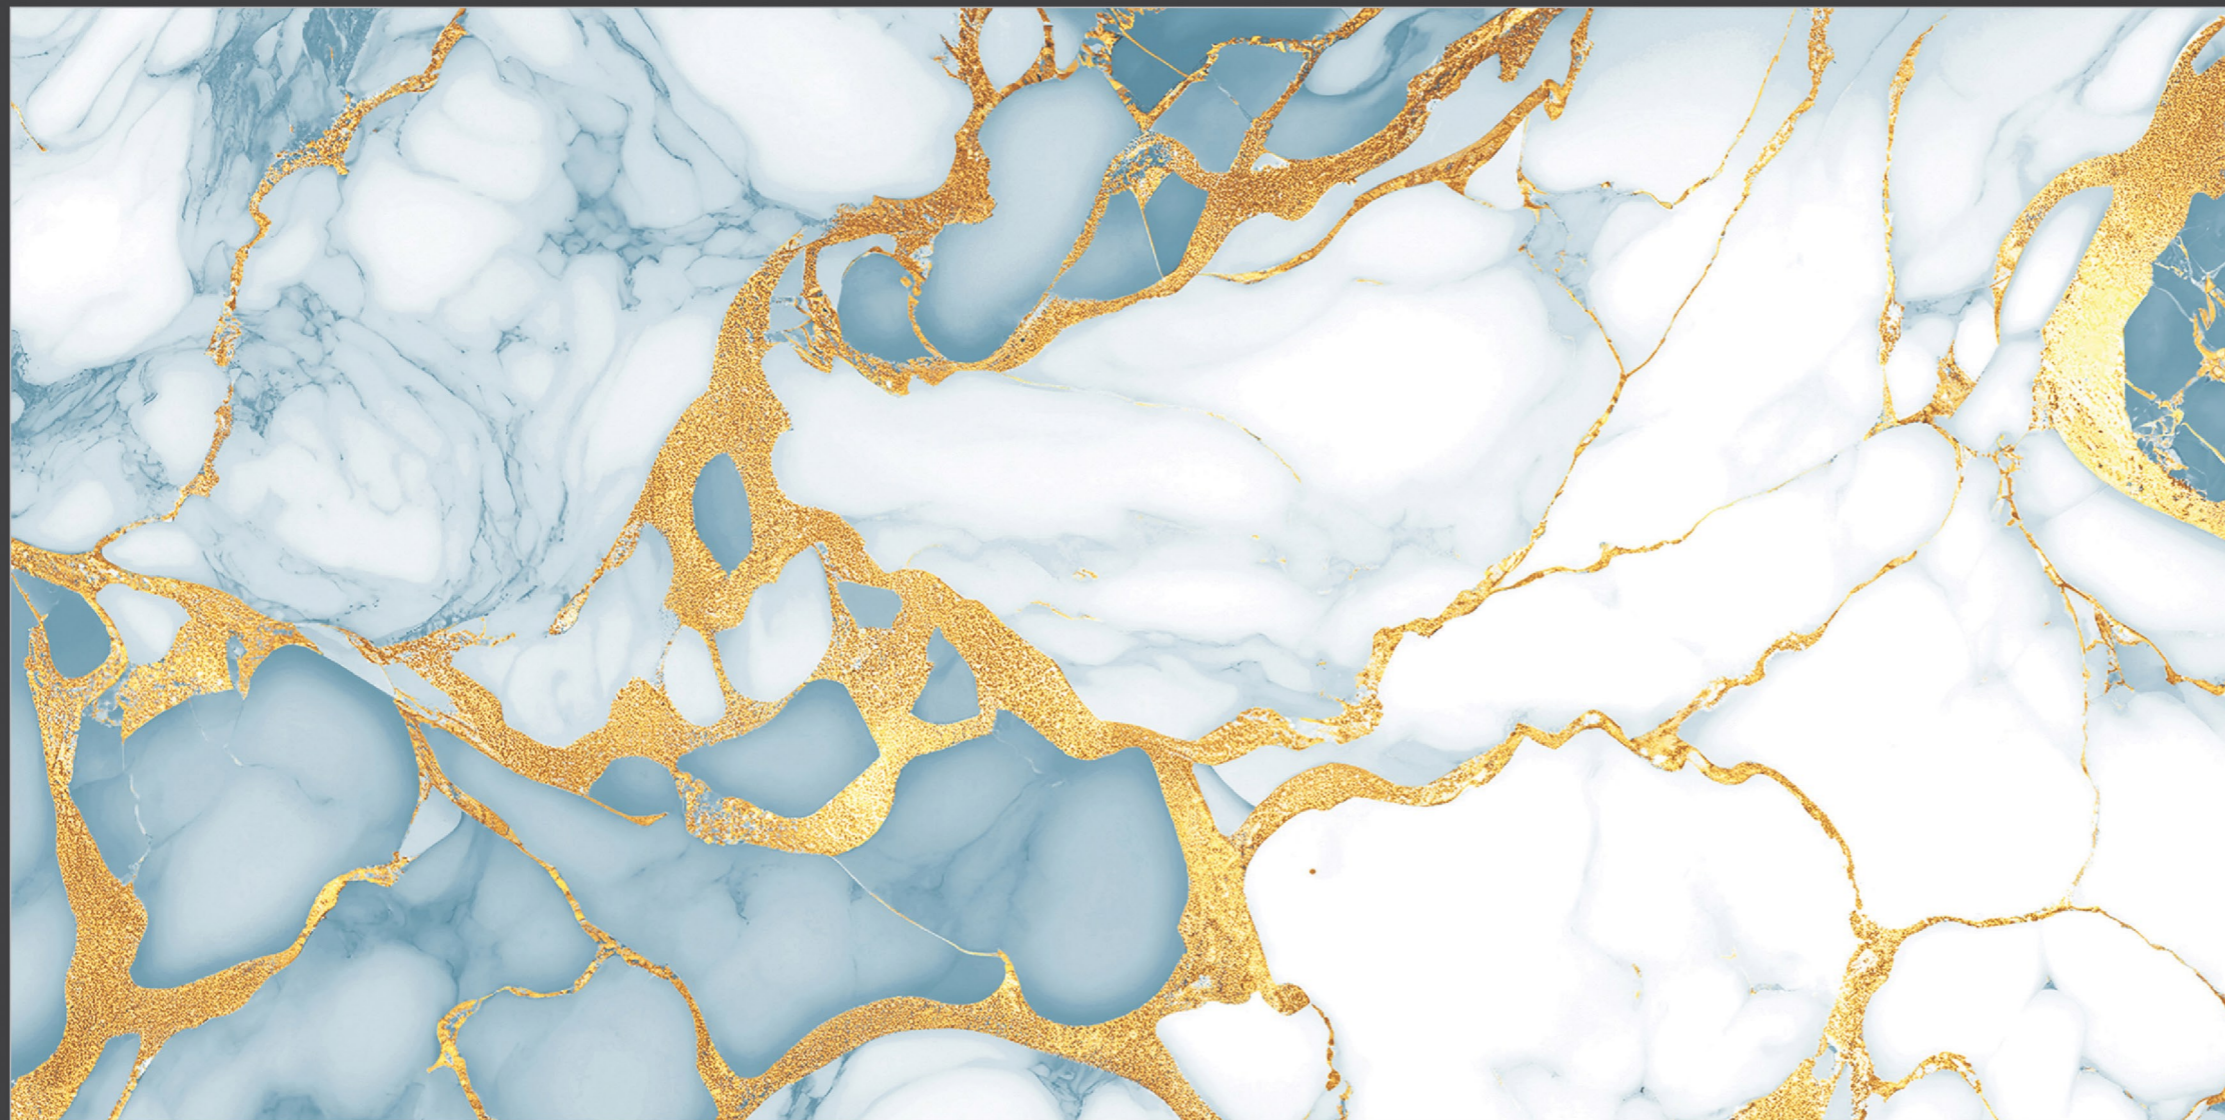

**BERRYS
AQUA**

DYNAMIC
GOLDEN COLL-
ECTION

I N F I N I T Y

Size :
600x1200mm

Finish :
Carving

Thickness :
09 mm

Random :
04

Water
Absorption

High
Strength

Maintenance
Free

Chemical
Resistance

Abrasion
Resistance