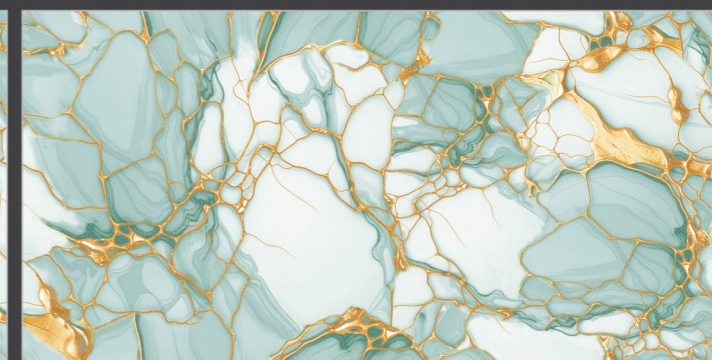

**LEGENT
MIST GOLD**

DYNAMIC
GOLDEN COLL-
ECTION

I N F I N I T Y

Size :
600x1200mm

Finish :
Carving

Thickness :
09 mm

Random :
04

Water
Absorption

High
Strength

Maintenance
Free

Chemical
Resistance

Abrasion
Resistance