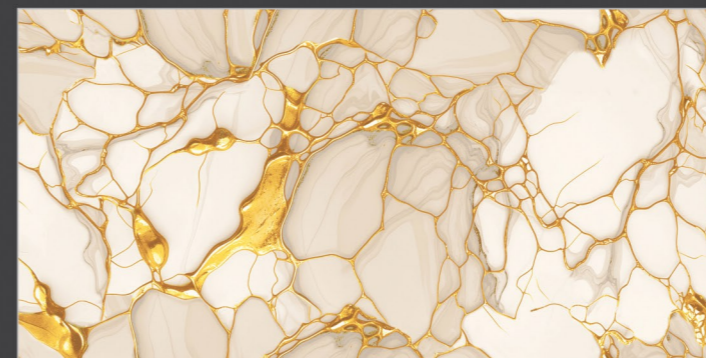

Finish :
Carving

Thickness :
09 mm

Random :
04

Water
Absorption

High
Strength

Maintenance
Free

Chemical
Resistance

Abrasion
Resistance