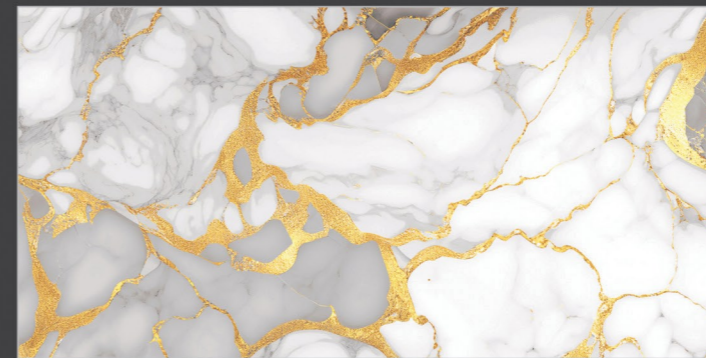

Chemical
Resistance

Abrasion
Resistance

**CHARLE
AQUA GOLD**

DYNAMIC
GOLDEN COLL-
ECTION

I N F I N I T Y

Size :
600x1200mm

Finish :
Carving

Thickness :
09 mm