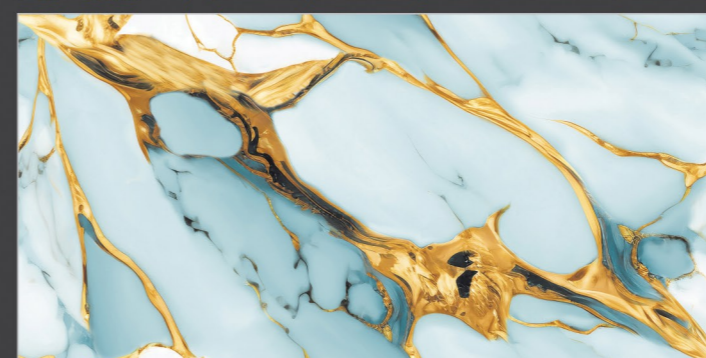

PEARL
AQUA GOLD

DYNAMIC
GOLDEN COLL-
ECTION

I N F I N I T Y

Size :
600x1200mm

Finish :
Carving

Thickness :
09 mm

Random :
04

Water
Absorption

High
Strength

Maintenance
Free

Chemical
Resistance

Abrasion
Resistance