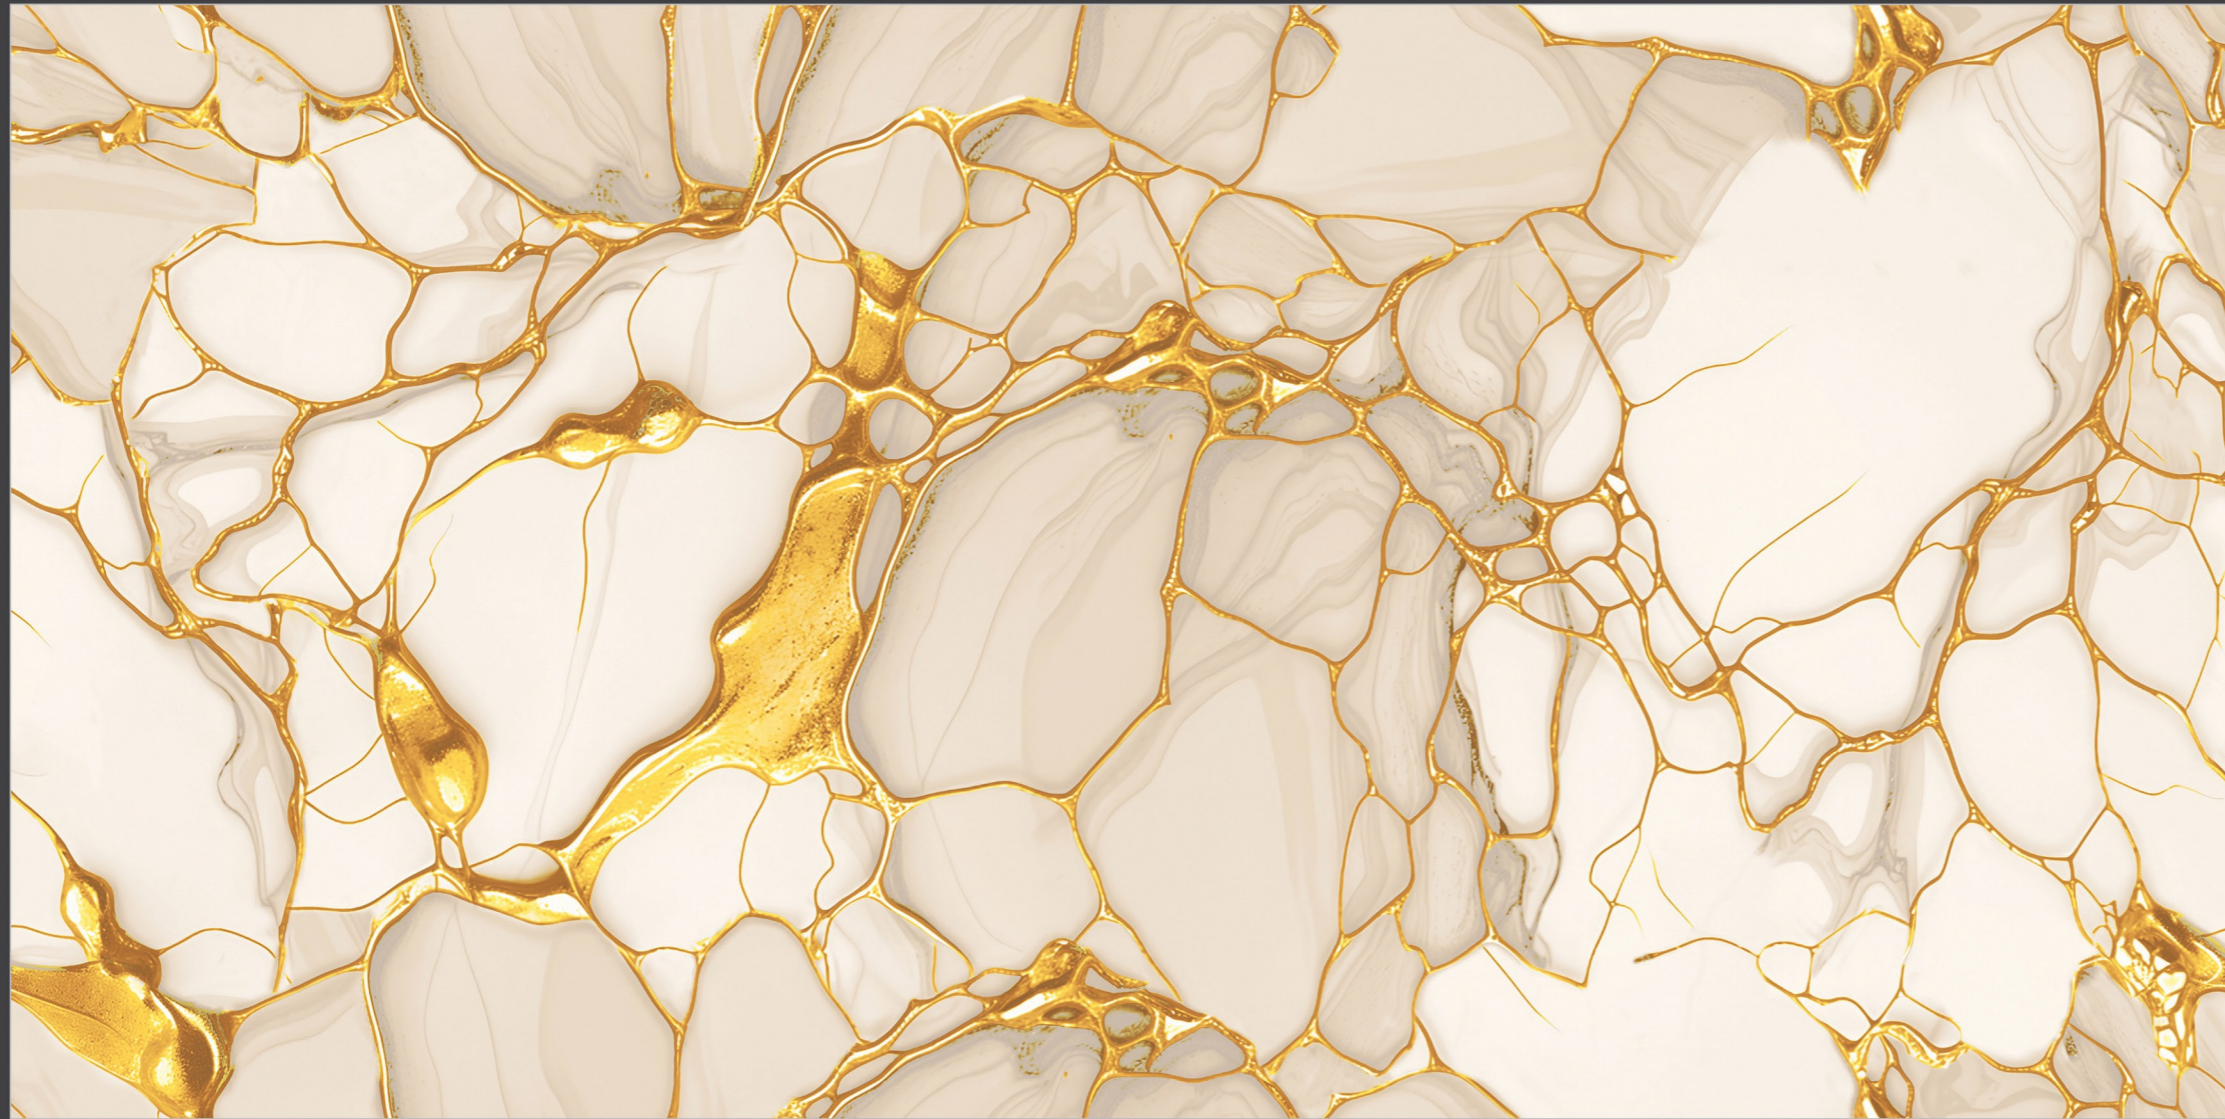

Chemical
Resistance

Abrasion
Resistance

[600x1200mm | CARVING]

LEGENT GREY GOLD

**LEGENT
LACE GOLD**

DYNAMIC
GOLDEN COLL-
ECTION

I N F I N I T Y

Size :
600x1200mm