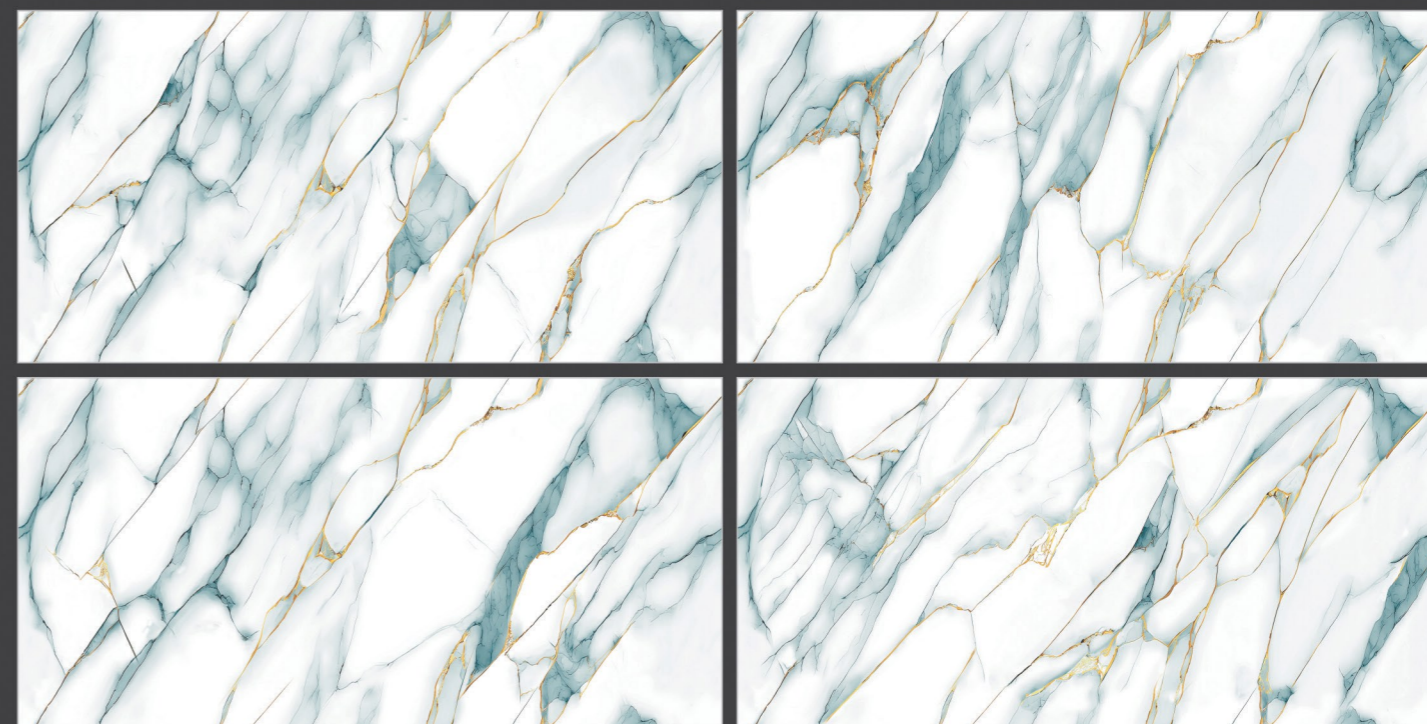

Abrasion
Resistance

[600x1200mm | CARVING]

VERIA AQUA GOLD

**VERIA
GREEN GOLD**

**DYNAMIC
GOLDEN** COLL-
ECTION

I N F I N I T Y

Size :
600x1200mm

Finish :
Carving