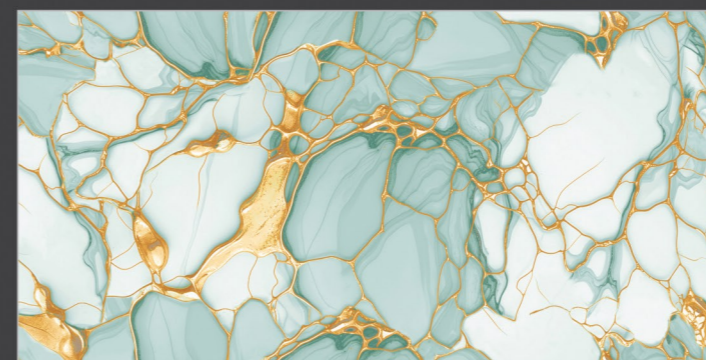

**LEGENT
MIST GOLD**

DYNAMIC
GOLDEN COLL-
ECTION

I N F I N I T Y

Size :
600x1200mm

Finish :
Carving

Thickness :
09 mm

Random :
04

Water
Absorption

High
Strength

Maintenance
Free

Chemical
Resistance

Abrasion
Resistance