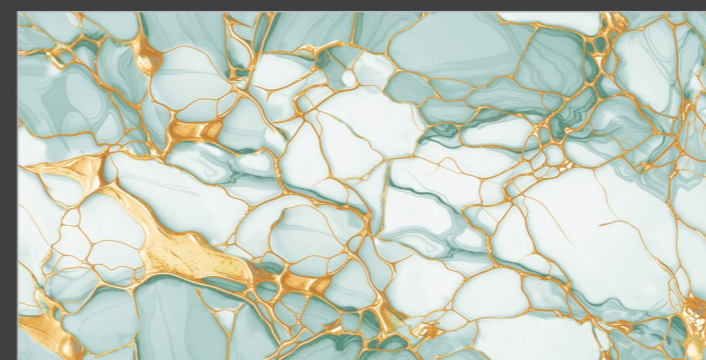

**LEGENT
MIST GOLD**

DYNAMIC
GOLDEN COLL-
ECTION

I N F I N I T Y

Size :
600x1200mm

Finish :
Carving

Thickness :
09 mm

Random :
04

Water
Absorption

High
Strength

Maintenance
Free

Chemical
Resistance

Abrasion
Resistance