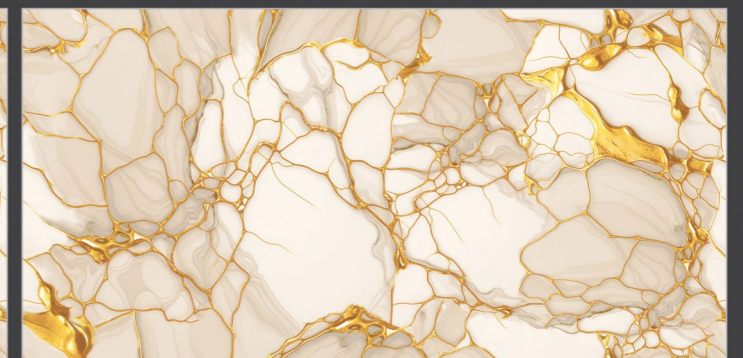

Finish :
Carving

Thickness :
09 mm

Random :
04

Water
Absorption

High
Strength

Maintenance
Free

Chemical
Resistance

Abrasion
Resistance