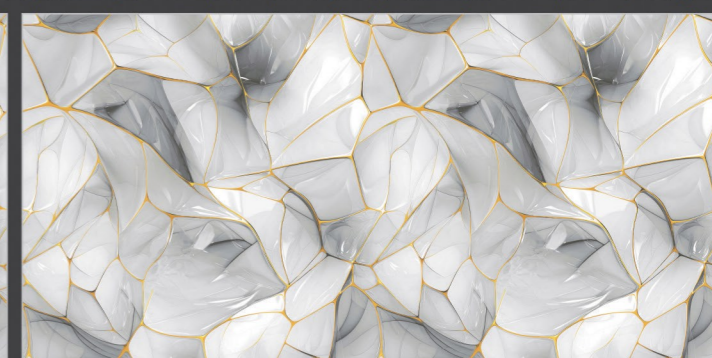

**DIMOND
GREY GOLD**

DYNAMIC
GOLDEN COLL-
ECTION

I N F I N I T Y

Size :
600x1200mm

Finish :
Carving

Thickness :
09 mm

Random :
01

Water
Absorption

High
Strenght

Maintenance
Free

Chemical
Resistance

Abrasion
Resistance