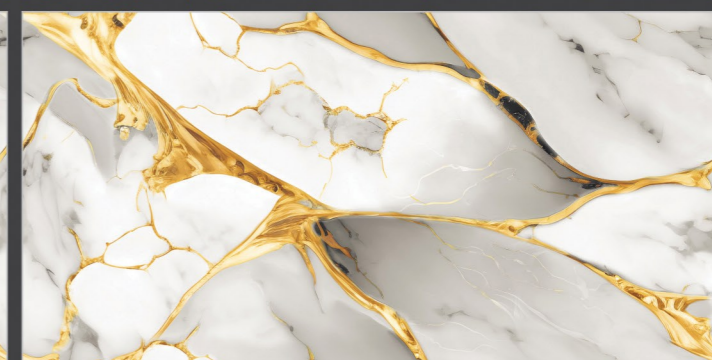

Finish :
Carving

Thickness :
09 mm

Random :
04

Water
Absorption

High
Strength

Maintenance
Free

Chemical
Resistance

Abrasion
Resistance