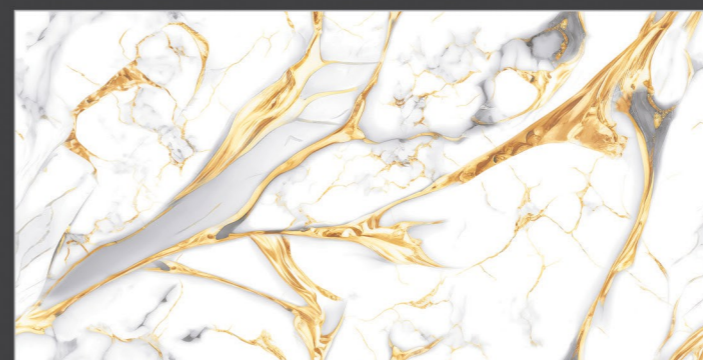

High
Strength

Maintenance
Free

Chemical
Resistance

Abrasion
Resistance

ICE
GLOW GOLD

DYNAMIC
GOLDEN COLL-
ECTION

I N F I N I T Y

Size :
600x1200mm