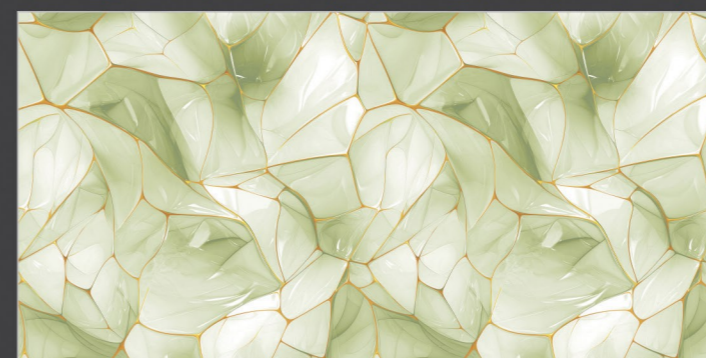

**DIMOND
GREEN GOLD**

DYNAMIC
GOLDEN COLL-
ECTION

I N F I N I T Y

Size :
600x1200mm

Finish :
Carving

Thickness :
09 mm

Random :
01

Water
Absorption

High
Strenght

Maintenance
Free

Chemical
Resistance

Abrasion
Resistance