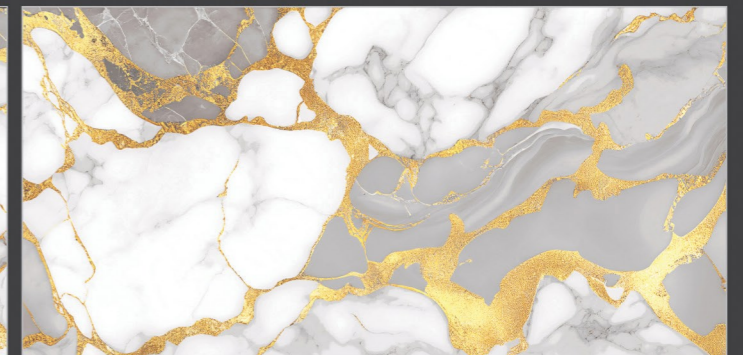

Chemical
Resistance

Abrasion
Resistance

**CHARLE
AQUA GOLD**

DYNAMIC
GOLDEN COLL-
ECTION

I N F I N I T Y

Size :
600x1200mm

Finish :
Carving

Thickness :
09 mm